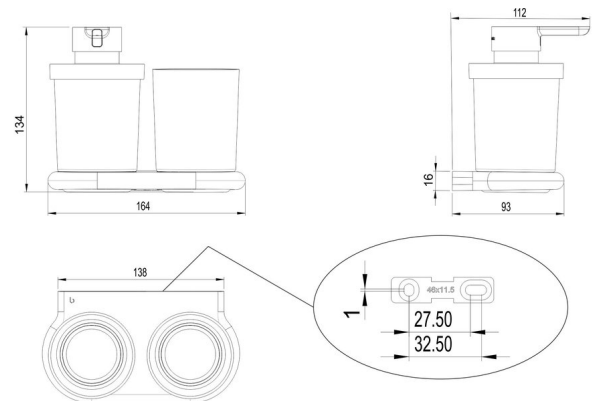

Masszeichnung

Pflegehinweise

Finden Sie unter [bodenschatz.ch/en-ch/service/reinigung-pflege/](https://www.bodenschatz.ch/en-ch/service/reinigung-pflege/)