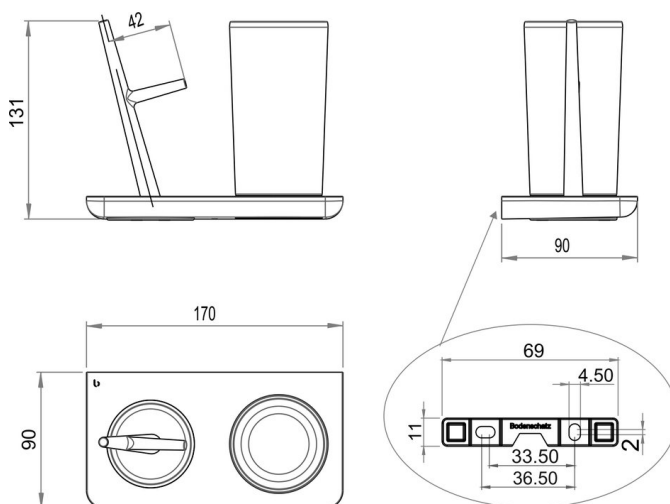

Masszeichnung

Pflegehinweise

Finden Sie unter bodenschatz.ch/en-ch/service/reinigung-pflege/

Ersatzteile & Zubehör

BA40IN840 Set of hex socket screws