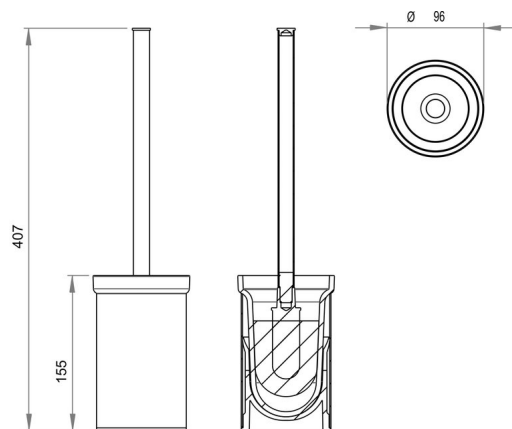

Masszeichnung

Pflegehinweise

Finden Sie unter [bodenschatz.ch/en-ch/service/reinigung-pflege/](https://www.bodenschatz.ch/en-ch/service/reinigung-pflege/)