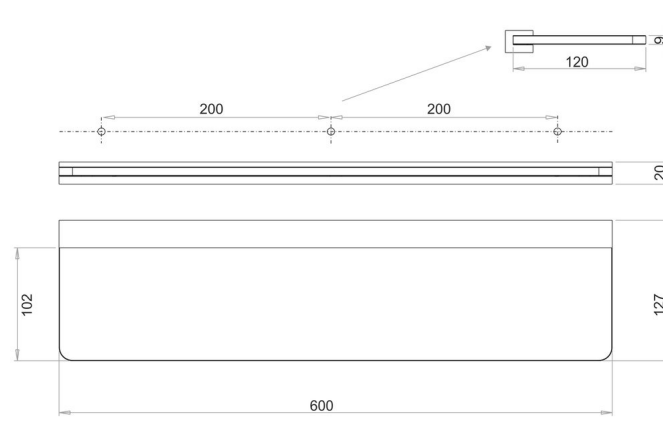

Masszeichnung

Pflegehinweise

Finden Sie unter bodenschatz.ch/en-ch/service/reinigung-pflege/