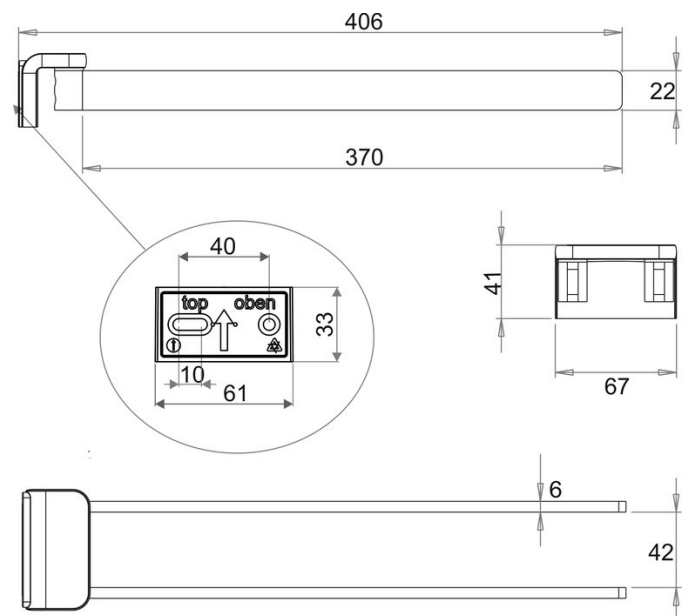

Masszeichnung

Pflegehinweise

Finden Sie unter bodenschatz.ch/en-ch/service/reinigung-pflege/