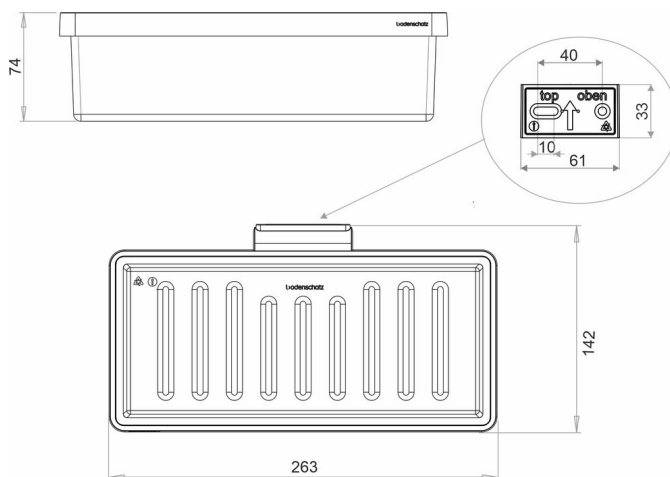

Masszeichnung

Pflegehinweise

Finden Sie unter [bodenschatz.ch/en-ch/service/reinigung-pflege/](https://www.bodenschatz.ch/en-ch/service/reinigung-pflege/)