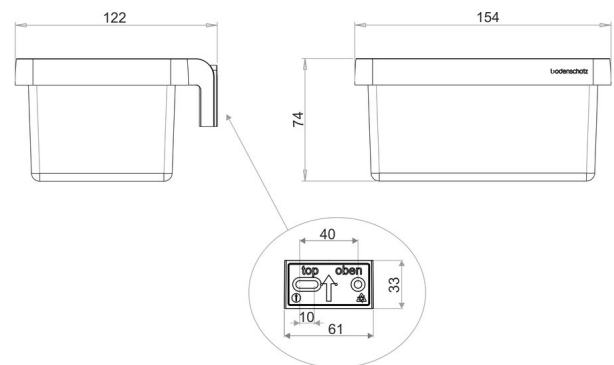

Masszeichnung

Pflegehinweise

Finden Sie unter [bodenschatz.ch/en-ch/service/reinigung-pflege/](https://www.bodenschatz.ch/en-ch/service/reinigung-pflege/)