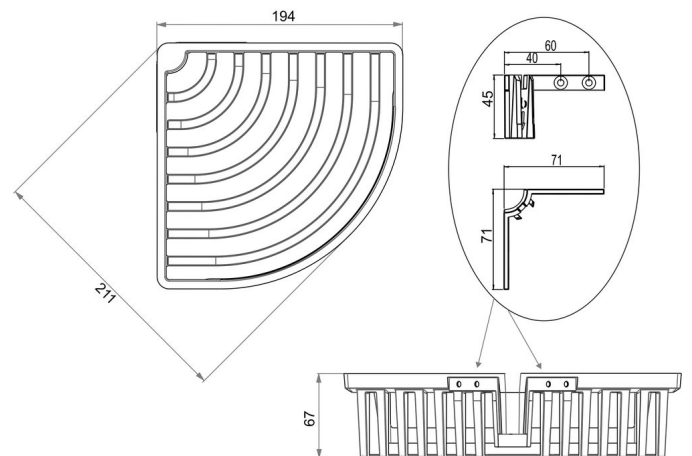

Masszeichnung

Pflegehinweise

Finden Sie unter [bodenschatz.ch/en-ch/service/reinigung-pflege/](https://www.bodenschatz.ch/en-ch/service/reinigung-pflege/)

Ersatzteile & Zubehör

BA40VC401	Shower wiper
BA40VC405	Shower wiper with rubber lip
BA40VC408	Universal holder for shower wiper or razor
BA40VC409	Universal wall holder for shower wiper
BA40VC410	Universal wall holder for shower wiper