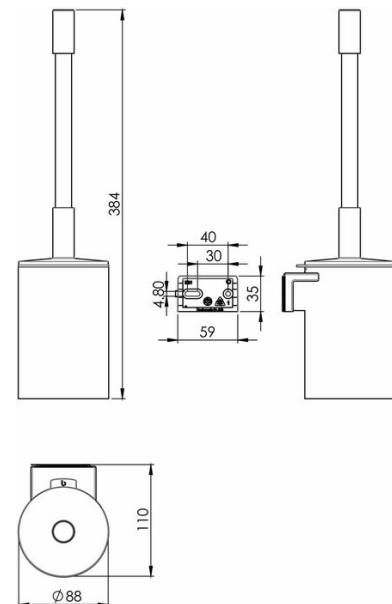

Toilet brush set with lid wall model, BA59SM254

Serie	Universal Accessoires
Typ	WC-Bürstengarnituren
Material	black matt
Sanitas-Troesch Nr.	4134 631 535
Team Nr.	512306 629

Produktbeschreibung

SIGNA toilet brush set with lid black mat, with black plastic insert, Mounting Adesio for gluing or drilling, incl. fixing material (without glue), filling quantity adhesive: 2.25 ml SikaFast

Produktabbildung

Masszeichnung

Pflegehinweise

Finden Sie unter bodenschatz.ch/en-ch/service/reinigung-pflege/

Ersatzteile & Zubehör

BA21XX821	Wall flange for gluing/drilling CHIC22
BA21XX860	Plastic insert

BA40IN905	Mounting set pan head screws for drilling
BA40XX600	Starter Kit cartridge adhesive 50ml
BA40XX610	Adhesive suitcase cartridge adhesive 50ml
BA40XX612	Working Kit with cartridge adhesive 50ml
BA40XX618	Pistol cartridge 50 ml
BA40XX620	Adhesive suitcase cartridge adhesive 250ml
BA40XX622	Working Kit cartridge 250ml
BA40XX628	Pistol cartridge 250 ml
BA40XX630	Adhesive SikaFast Dual syringe 10 ml
BA40XX632	Working Kit Mini Dual Syringe Adhesive 10 ml
BA40XX863	Toilet brush head
BA59SM856	Toilet brush with closing lid