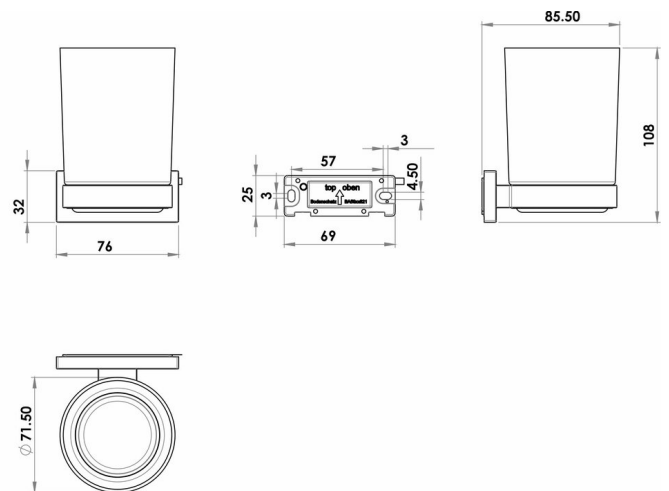

Masszeichnung

Pflegehinweise

Finden Sie unter bodenschatz.ch/en-ch/service/reinigung-pflege/

Ersatzteile & Zubehör

BA40IN840 Set of hex socket screws