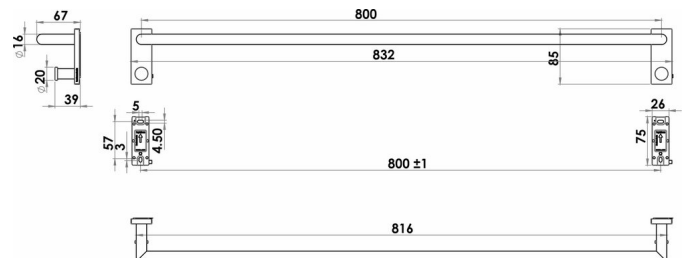

Masszeichnung

Pflegehinweise

Finden Sie unter bodenschatz.ch/en-ch/service/reinigung-pflege/

Ersatzteile & Zubehör

BA40IN840 Set of hex socket screws