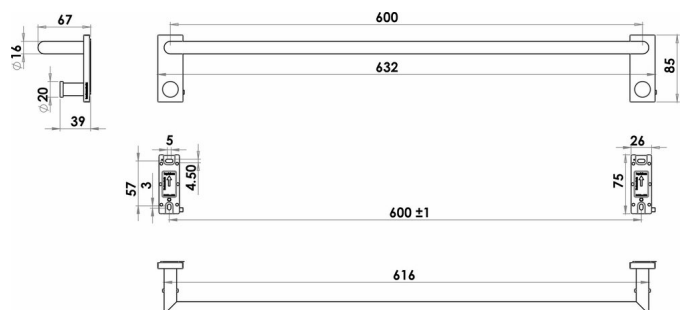

Masszeichnung

Pflegehinweise

Finden Sie unter bodenschatz.ch/en-ch/service/reinigung-pflege/

Ersatzteile & Zubehör

BA40IN840 Set of hex socket screws