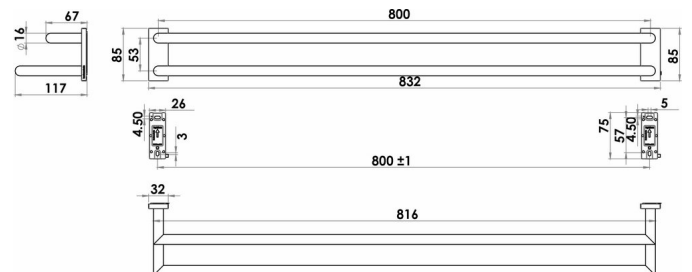

Masszeichnung

Pflegehinweise

Finden Sie unter bodenschatz.ch/en-ch/service/reinigung-pflege/

Ersatzteile & Zubehör

BA40IN840 Set of hex socket screws