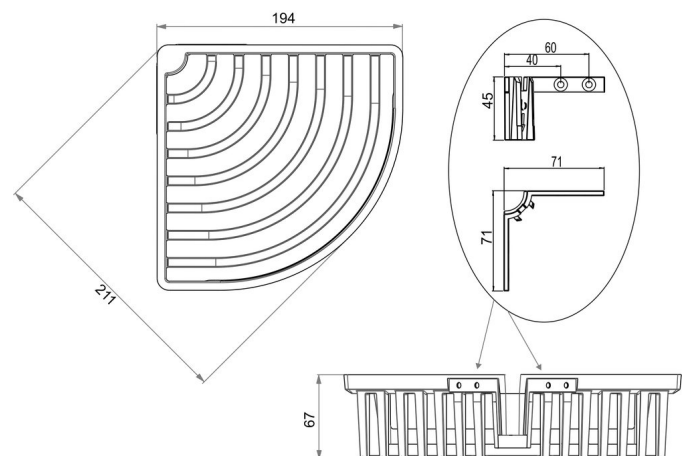

Shower basket, corner model, BA40VC339.0

| | |
|---------------------|-----------------------|
| Serie | Universal Accessoires |
| Typ | Duschkörbe |
| Richner-Nr. | 01723974 |
| Sanitas-Troesch Nr. | 4531 232 501 |
| Team Nr. | 564105 501 |

Produktbeschreibung

BODENSCHATZ shower basket, corner model with concealed fixing, basket height 6.5 cm, 19.5 x 19.5 cm

Produktabbildung

Masszeichnung

Pflegehinweise

Finden Sie unter bodenschatz.ch/en-ch/service/reinigung-pflege/

Ersatzteile & Zubehör

| | |
|-----------|--|
| BA40VC335 | Wall component for plastic caddy, corner model |
| BA40VC401 | Shower wiper |

| | |
|-----------|--|
| BA40VC405 | Shower wiper with rubber lip |
| BA40VC408 | Universal holder for shower wiper or razor |
| BA40VC409 | Universal wall holder for shower wiper |
| BA40VC410 | Universal wall holder for shower wiper |
| BA81XX904 | Mounting set flat head screws for drilling |