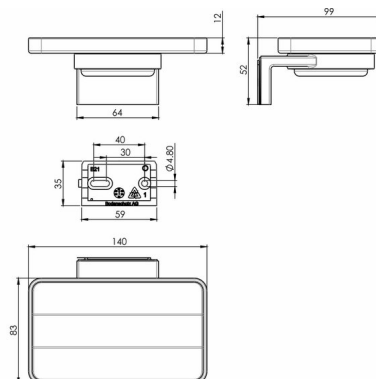

Masszeichnung

Pflegehinweise

Finden Sie unter [bodenschatz.ch/en-ch/service/reinigung-pflege/](https://www.bodenschatz.ch/en-ch/service/reinigung-pflege/)

Ersatzteile & Zubehör

BA21XX806	Soap dish