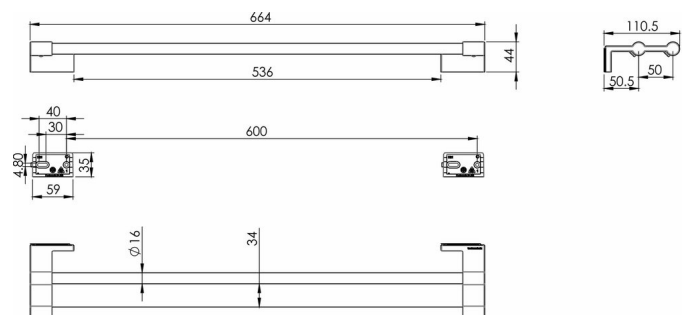

Towel holder double, BA21VC207

Serie	Chic 22
Typ	Badetuchstangen
Material	chrome plated
Length cm	60
Sanitas-Troesch Nr.	4134 517 501
Team Nr.	511221 501

Produktbeschreibung

CHIC22 Towel holder double 60cm, adjustable Protrusion 11.1 cm Mounting Adesio for gluing or drilling incl. fixing material (without glue) Filling quantity adhesive: 2x 2.25 ml SikaFast

Produktabbildung

Masszeichnung

Pflegehinweise

Finden Sie unter bodenschatz.ch/en-ch/service/reinigung-pflege/

Ersatzteile & Zubehör

BA14VC876 Rod for Towel holder, adjustable

BA21XX821	Wall flange for gluing/drilling CHIC22
BA21XX877	Set of fold-down hooks for Towel holder
BA40IN905	Mounting set pan head screws for drilling
BA40XX600	Starter Kit cartridge adhesive 50ml
BA40XX610	Adhesive suitcase cartridge adhesive 50ml
BA40XX612	Working Kit with cartridge adhesive 50ml
BA40XX618	Pistol cartridge 50 ml
BA40XX620	Adhesive suitcase cartridge adhesive 250ml
BA40XX622	Working Kit cartridge 250ml
BA40XX628	Pistol cartridge 250 ml
BA40XX630	Adhesive SikaFast Dual syringe 10 ml
BA40XX632	Working Kit Mini Dual Syringe Adhesive 10 ml