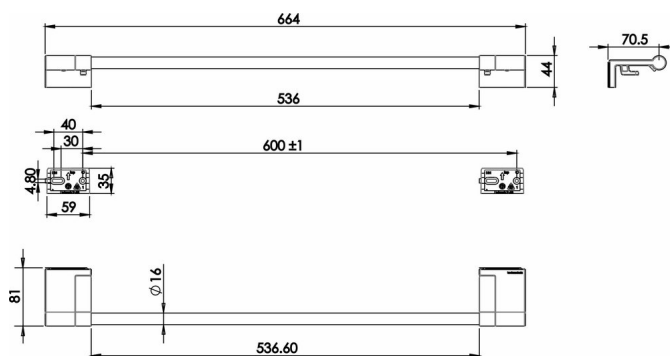

Masszeichnung

Pflegehinweise

Finden Sie unter bodenschatz.ch/en-ch/service/reinigung-pflege/