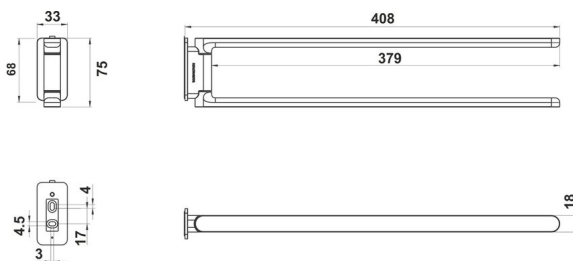

Masszeichnung

Pflegehinweise

Finden Sie unter bodenschatz.ch/en-ch/service/reinigung-pflege/

Ersatzteile & Zubehör

BA40IN840 Set of hex socket screws