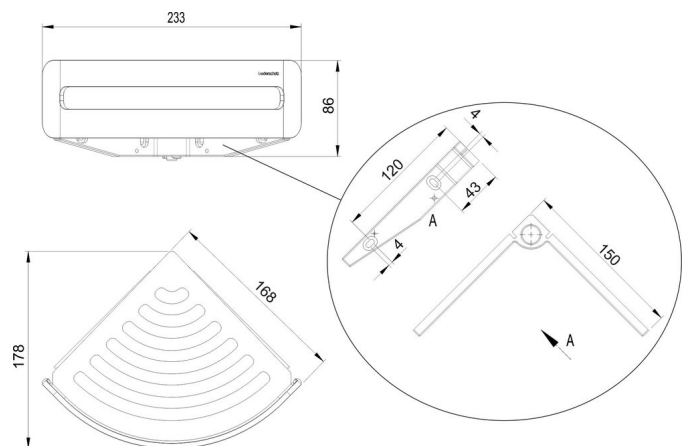

Masszeichnung

Pflegehinweise

Finden Sie unter bodenschatz.ch/en-ch/service/reinigung-pflege/

Ersatzteile & Zubehör

BA40IN905   Mounting set pan head screws for drilling