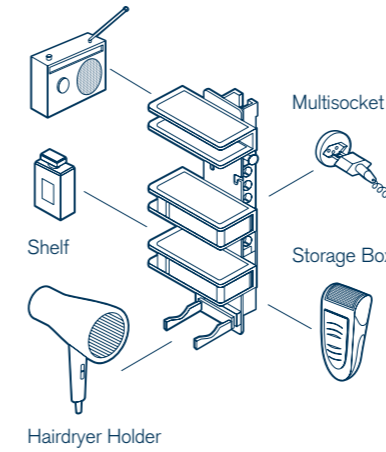

Stacked order: clever use of the space above and below the toilet paper holder. In addition to the basic element with shelving space, the Creativa toilet paper holder also has an integrated magazine holder.

The electrical module: hairdryer, electric razor, toothbrushes – the practical electrical module now provides storage for all electrical equipment in the bathroom. Everything can be kept handy, with an integrated socket for each piece of equipment.

The C profile: even hitherto homeless body care products and make-up accessories now have their place on the multifunctional Creativa accessories, alongside the toothbrushes, toothpaste and soap. There are virtually no limits to the possible combinations of the Creativa range.

← ELECTRICAL MODULE DELUXE