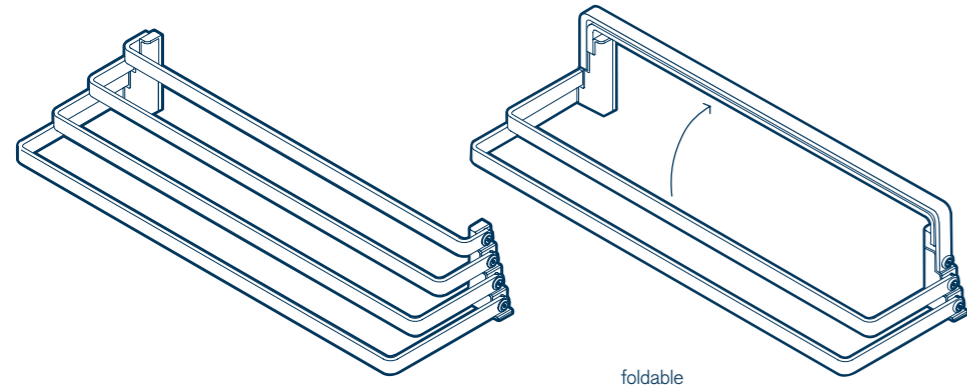

GLASS HOLDER WITH STORAGE DISH

**Stacked order:** clever use of the space above and below the toilet paper holder. In addition to the basic element with shelving space, the Creativa toilet paper holder also has an integrated magazine holder.

**The C profile:** even hitherto homeless body care products and make-up accessories now have their place on the multifunctional Creativa accessories, alongside the toothbrushes, toothpaste and soap. There are virtually no limits to the possible combinations of the Creativa range.

← ELECTRICAL MODULE DELUXE

GLASS HOLDER WITH SOAP/STORAGE DISH

TOILET PAPER HOLDER

4-BAR TOWEL BAR →

**The towel rail:** if you want to hang up several towels, you usually find that lack of space is a problem. The Creativa 4-bar towel bar provides the solution: each of the four bars can be dropped down individually as required.