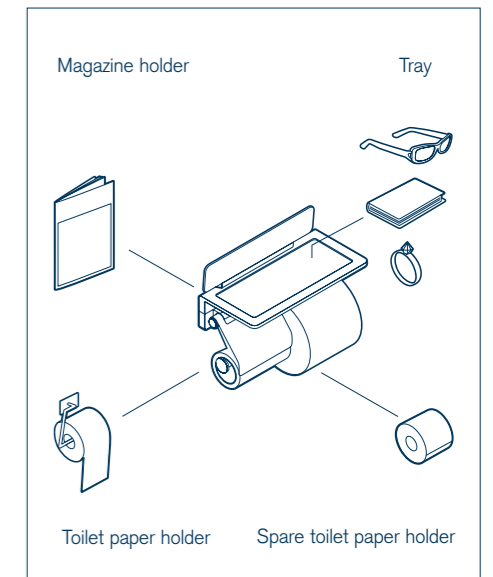

GLASS HOLDER WITH SOAP/STORAGE DISH

TOILET PAPER HOLDER