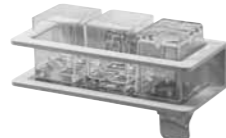

Colours/Colour code:  
Black SW  
White WS

**BA54\*\*151**

**Twin glass holder with soap dispenser Savonnette left/right**

Colours/Colour code:  
Black SW  
White WS

clear glass **BA54\*\*114**

**Combination toilet paper holder/magazine holder,**  
left/right usable with integrated spare toilet paper holder